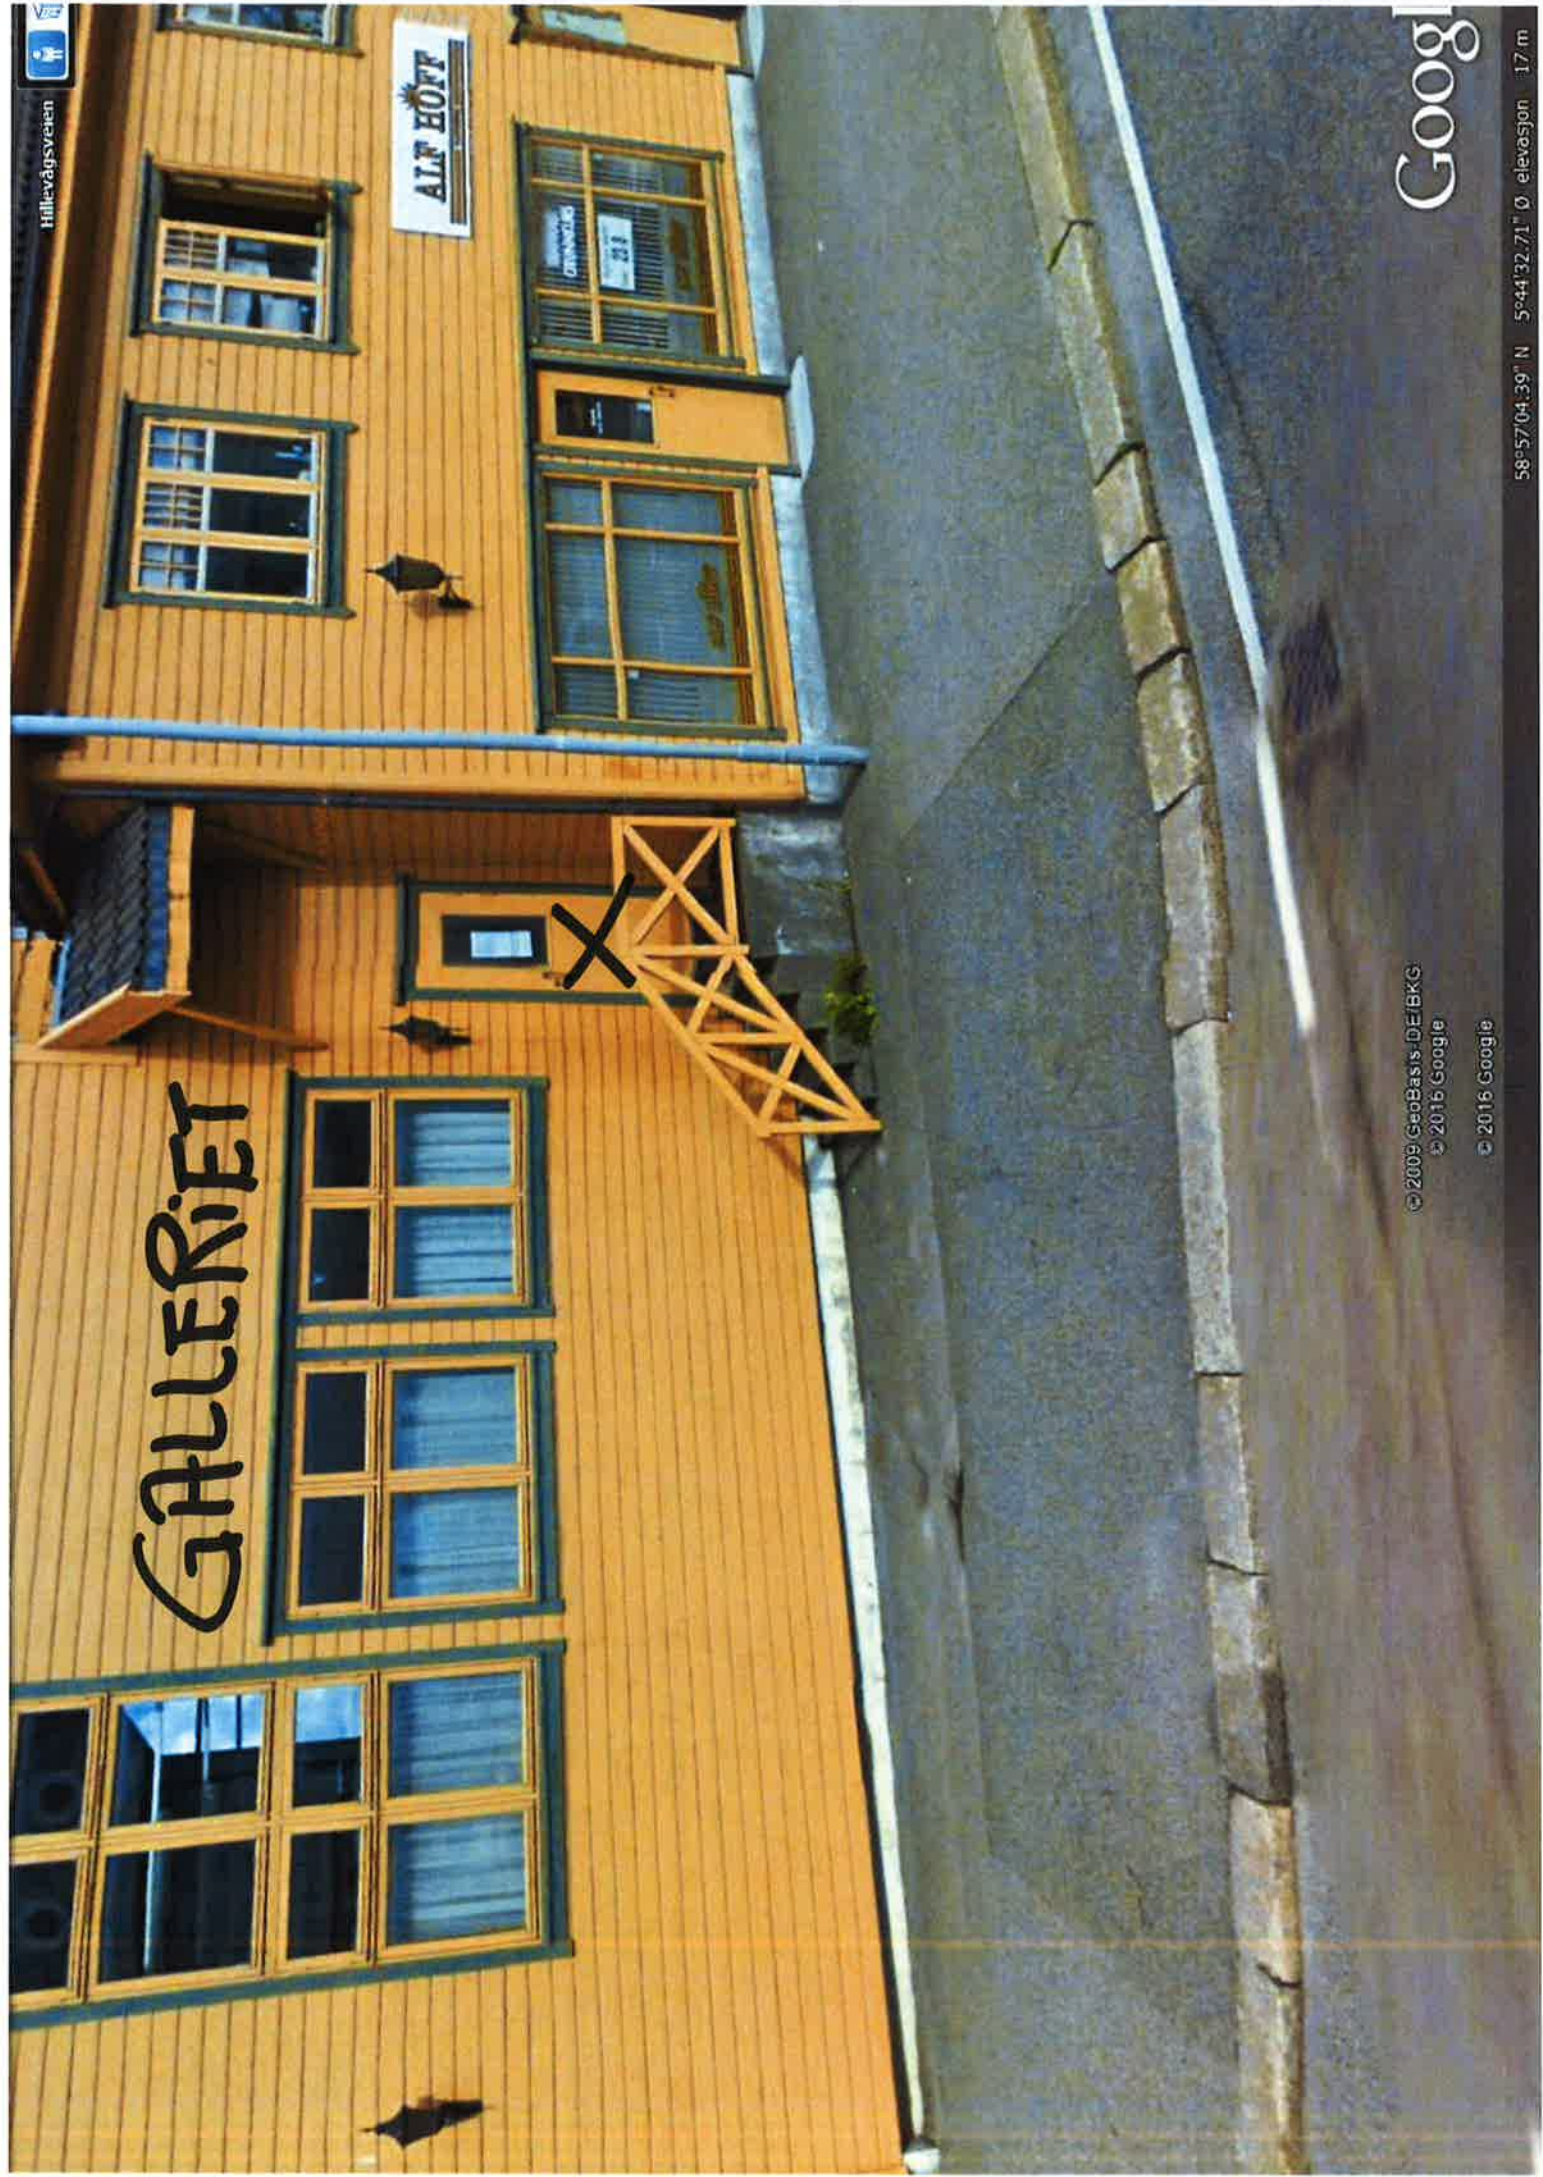

Google

© 2016 Google

58°57'05.53" N 5°44'32.05" Ø elevation 13 m

2008

Hällsvägsveien

© 2009 GeoBasis DE/BKG  
© 2016 Google  
© 2016 Google

Google

58°57'04.39" N 5°44'32.71" Ø elevation 17 m